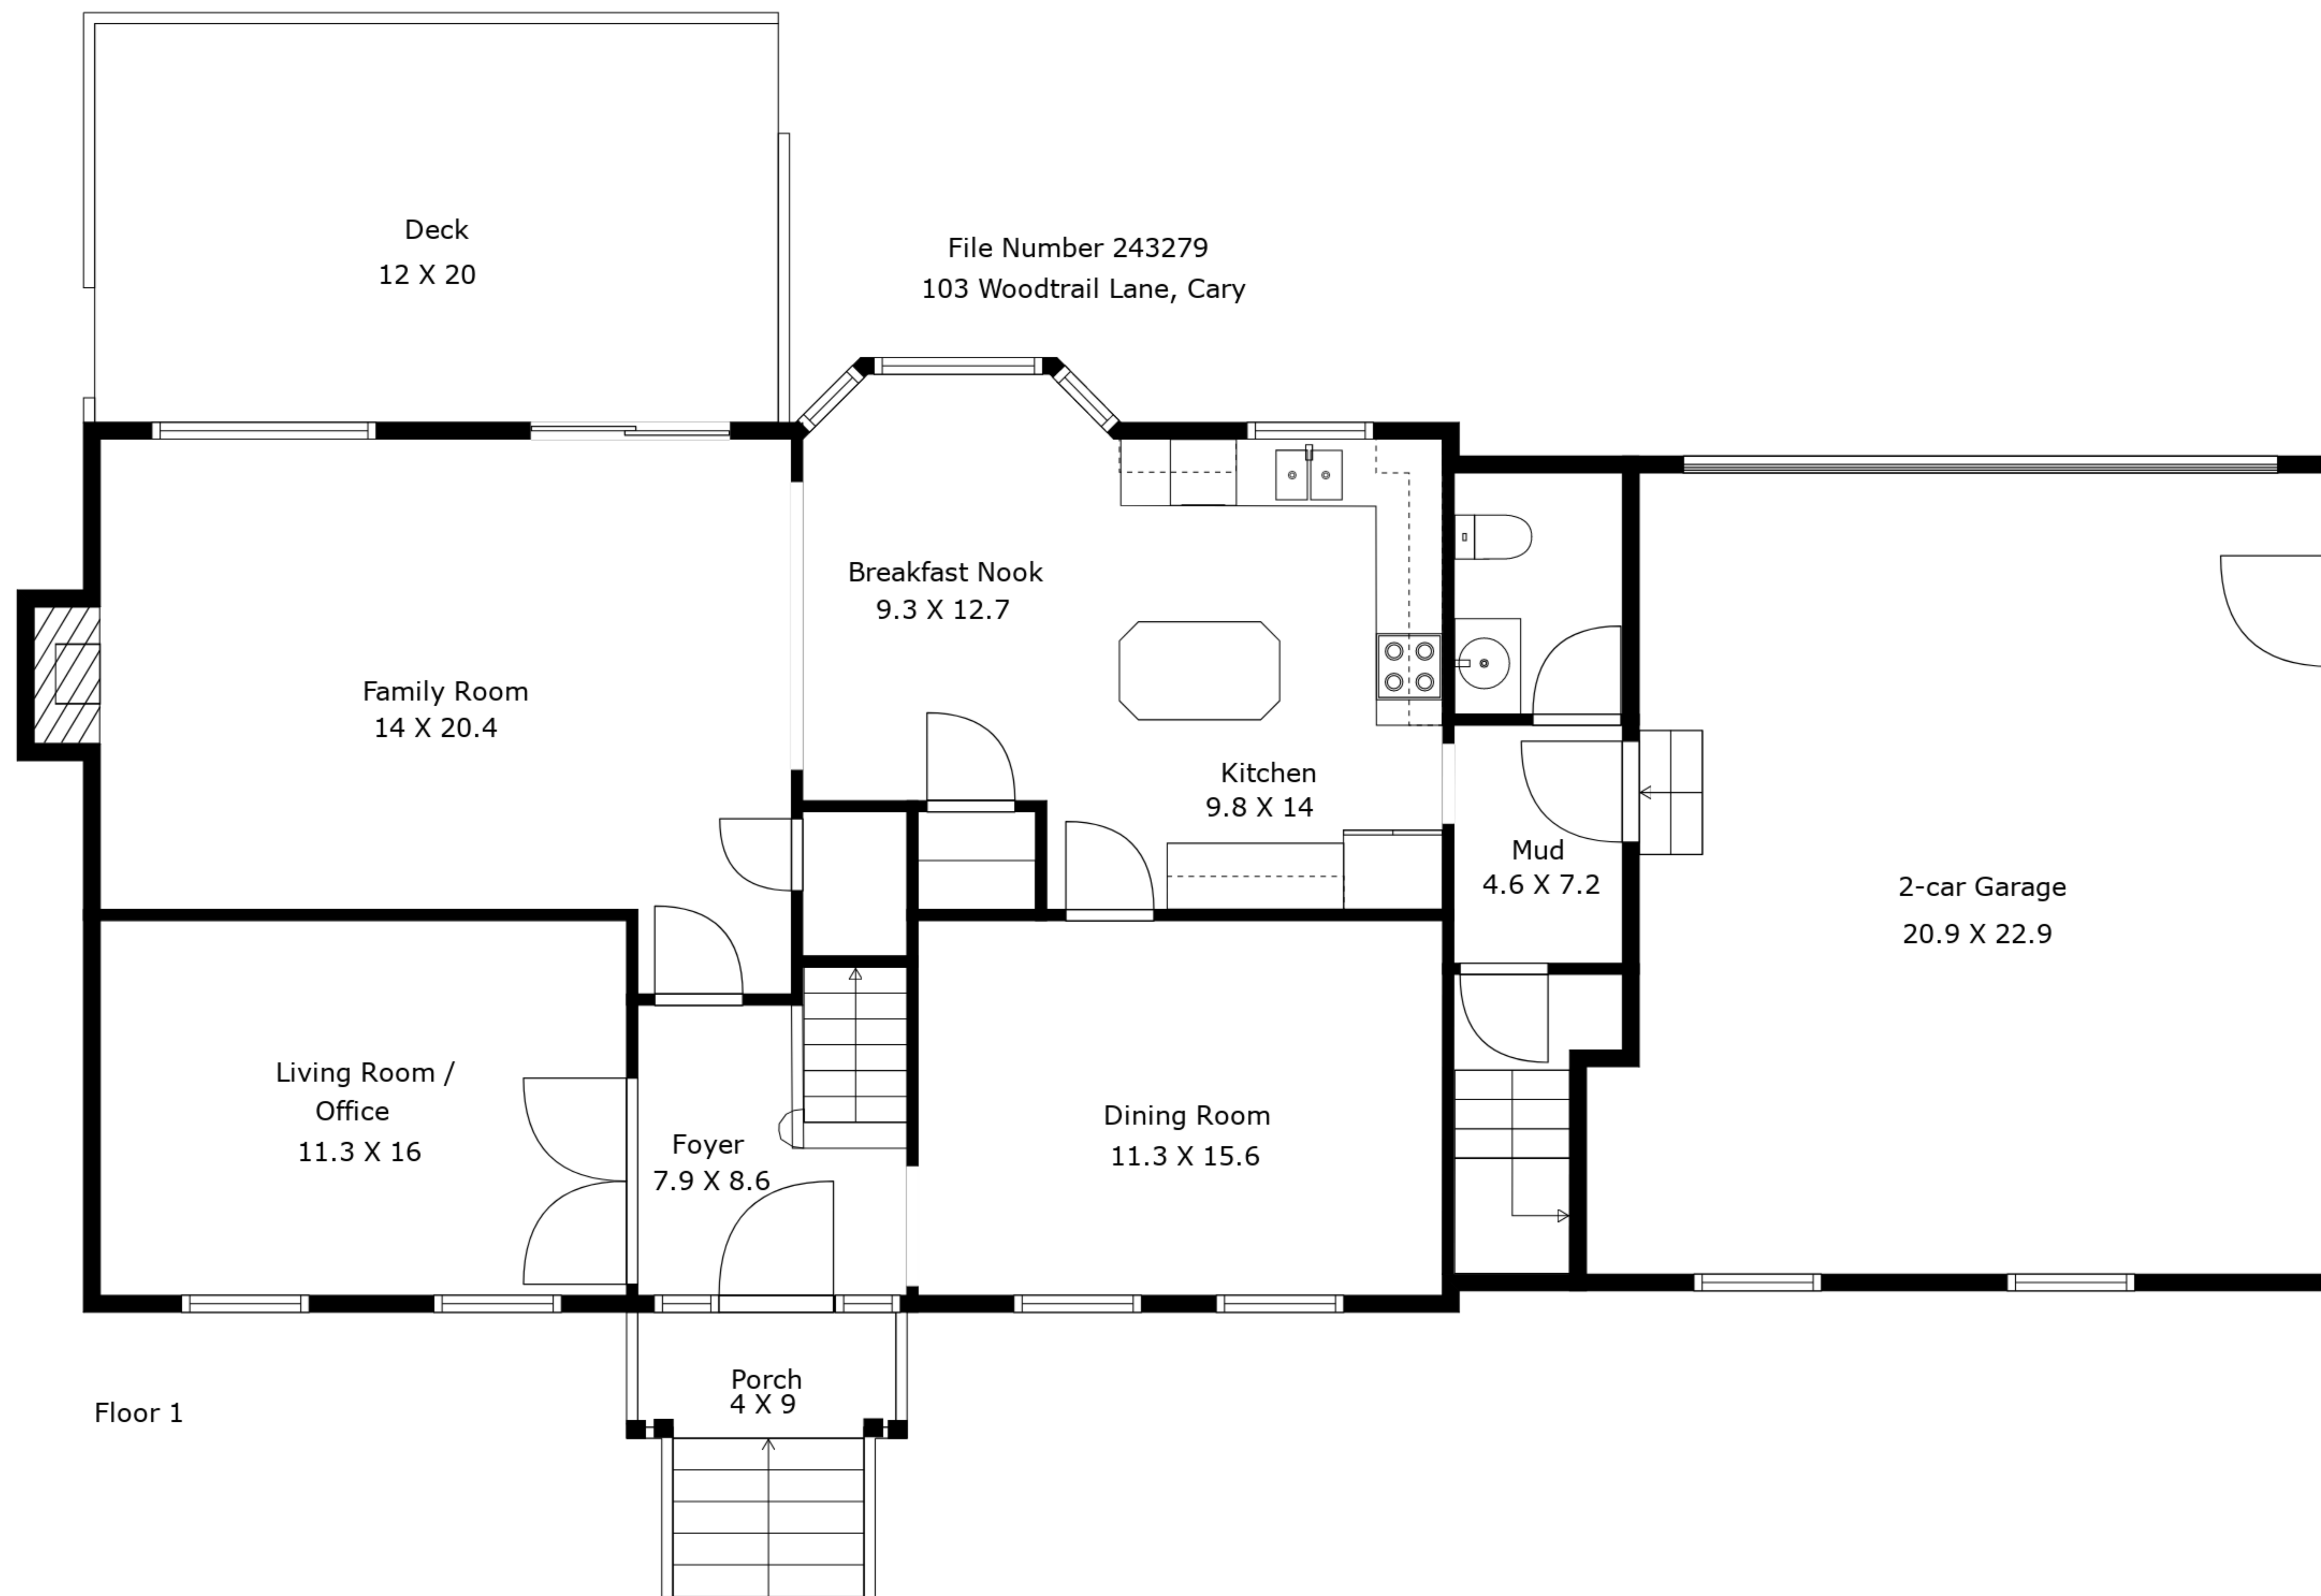

File Number 243279
103 Woodtrail Lane, Cary

Not To Exact Scale, Dimensions Are Approximate. For Illustration Purposes Only.

File Number 243279
103 Woodtrail Lane, Cary

Not To Exact Scale, Dimensions Are Approximate. For Illustration Purposes Only.

File Number 243279
103 Woodtrail Lane, Cary

Floor 2

Floor 1

Not To Exact Scale, Dimensions Are Approximate. For Illustration Purposes Only.